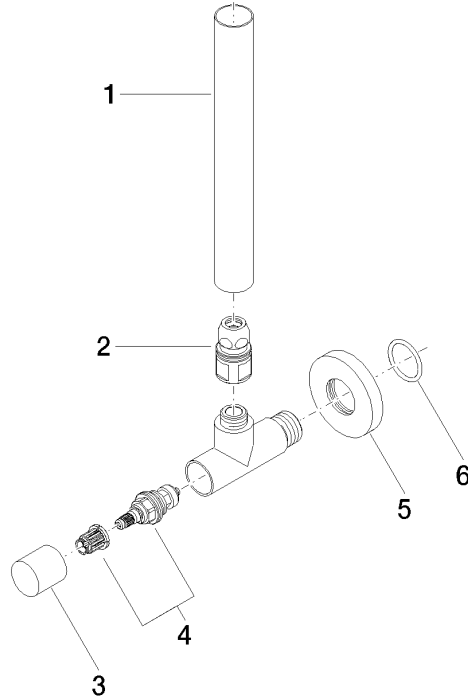

Angle valve - Matte Black

22 901 979

- rosette Ø 55 mm
- hose covering 200mm, for shortening
- WRAS 2205004

	Matte Black	22 901 979-33
	Chrome	22 901 979-00
	Brushed Platinum	22 901 979-06
	Platinum	22 901 979-08
	Durabrand (23kt Gold)	22 901 979-09
	Dark Chrome	22 901 979-19
	Brushed Durabrand (23kt Gold)	22 901 979-28
	Brushed Champagne (22kt Gold)	22 901 979-46
	Champagne (22kt Gold)	22 901 979-47
	Brushed Chrome	22 901 979-93
	Brushed Dark Platinum	22 901 979-99

Angle valve - Matte Black

22 901 979

mm [inches]

Flow rate chart

Certificates

WRAS_2205004.

Angle valve - Matte Black

22 901 979

Parts for other finishes can be found here: [Chrome](#)

Spare parts list

No.	Item Number	Name	Quantity used	Delivery time
1	09 28 22 020-33	pipe	1	30
2	90 24 03 276 00 90	conversion kit	1	2
3	09 20 22 001-33	handle	1	30
4	90 90 03 006 00 90	top	1	2
5	09 27 22 015-33	rosette	1	30
6	09 14 10 093 90	seal	1	2