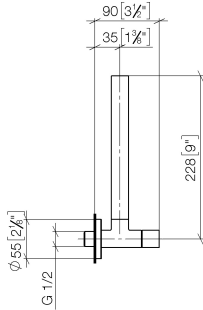

Angle valve - Matte Black

22 901 979

- rosette Ø 55 mm
- hose covering 200mm, for shortening
- WRAS 2205004

	Matte Black	22 901 979-33
	Chrome	22 901 979-00
	Brushed Platinum	22 901 979-06
	Platinum	22 901 979-08
	Durabrand (23kt Gold)	22 901 979-09
	Dark Chrome	22 901 979-19
	Brushed Durabrand (23kt Gold)	22 901 979-28
	Brushed Champagne (22kt Gold)	22 901 979-46
	Champagne (22kt Gold)	22 901 979-47
	Brushed Chrome	22 901 979-93
	Brushed Dark Platinum	22 901 979-99

Angle valve - Matte Black

22 901 979

mm [inches]

Flow rate chart

Certificates

WRAS_2205004.

Angle valve - Matte Black

22 901 979