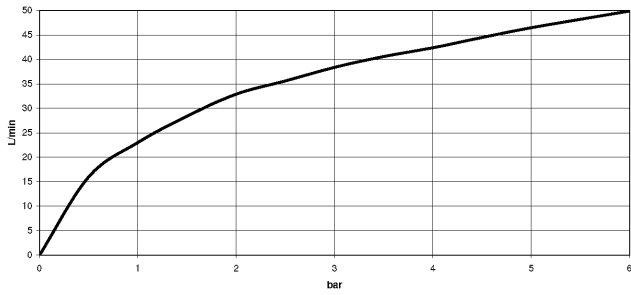

Angle valve - Matte Black

22 901 979

- rosette Ø 55 mm
- hose covering 200mm, for shortening
- WRAS 2205004

	Matte Black	22 901 979-33
	Chrome	22 901 979-00
	Brushed Platinum	22 901 979-06
	Platinum	22 901 979-08
	Durabrand (23kt Gold)	22 901 979-09
	Dark Chrome	22 901 979-19
	Brushed Durabrand (23kt Gold)	22 901 979-28
	Brushed Champagne (22kt Gold)	22 901 979-46
	Champagne (22kt Gold)	22 901 979-47
	Brushed Chrome	22 901 979-93
	Brushed Dark Platinum	22 901 979-99

Angle valve - Matte Black

22 901 979

mm [inches]

Flow rate chart

Certificates

WRAS_2205004.

Angle valve - Matte Black

22 901 979